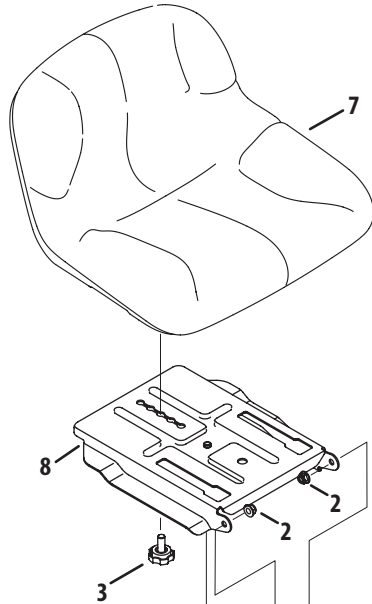

Seat, Fuel Tank & Electrical

Seat, Fuel Tank & Electrical

Ref. No.	Part No.	Description	Ref. No.	Part No.	Description
1	710-0607	Tap Screw, 5/16-18, 0.500	27	925-05013	Seat Switch
2	712-04063	Flange Lock Nut, 5/16-18	28	725-1643	Switch Spring
3	720-04009A	Knob, 3/8-16, .875	29	925-1745A	Key
4	732-04905	Seat Spring	30	926-0320	Insulator Plate
5	735-0271A	Bumper, .62 DIA X .3	31	738-04237A	Shoulder Screw, #10-32, .500
6	938-0140	Shldr Spacer, .435 X .178-5/16 X .56	32	783-07384	Battery Hold-Down Bracket
7	757-04083A	Seat	33	738-1132	Screw, Shoulder, .250 x .150
	757-04099	Seat, (International)	34	712-0271	Nut, Sems, 1/4-20
8	783-07213	Seat Pivot Bracket	35	657-00000	Seat (TB)
9	683-04754	PTO Handle Assembly		657-00001	Seat (International)
10	712-04065	Flange Lock Nut, 3/8-16	36	710-0560	Carriage Bolt, 3/8-16 x 1.75
11	720-04049A	Handle Grip, 3/8	37	710-3178	Carriage Bolt, 3/8-16 x .75
12	725-0157	Cable Tie, 3/16 X .05 X 7.4	38	912-3020	Nut, Jam, 3/8-16
13	732-04956	Extension Spring, .50 OD X 4.646 LG	39	720-04186	Wing Knob, 3/8-16
14	738-04554	Shoulder Bolt, .500 X .270:3/8-16	40	731-08661	Seat Pan Support
15	946-04802	PTO Cable	41	932-04010	Compression Spring, .845 OD x 1.00
16	735-04081	Rubber Grommet	42	783-07210	Seat Bracket
17	751-12118	Rollover Valve	43	951-10589	5 Gallon Carbon Canister
18	951-04366	Fuel Tank, 1-3 Gal.	44	951-10590	Vent Filter Canister
	951-04386	Fuel Tank, 1.3 Gal., Carb	45	951-10610	Canister Adapter Bracket
	951-04385	Fuel Tank, 1.3 Gal., (International)	46	751-10749-30	Fuel Hose, White
19	951-12179A	Fuel Cap	47	751-10750-48	Fuel Hose, Yellow
	951-12426	Fuel Cap, Carb	48	683-04735	Seat Frame Assembly
20	925-1707D	Battery, 155 CCA	49	732-04085	Extension Spring, .48 OD x 5.00 LG
21	710-0227	Screw, #8	50	732-04940	Extension Spring, 7.91 LG
22	710-1652	Tap Screw, 1/4-20, .625	51	764-04140	Seat Cover
23	712-04064	Flange Lock Nut, 1/4-20		764-05003	Seat Cover (International)
24	725-04363	Interlock Switch	—	925-05359	Wiring Harness (Not Shown)
25	725-04439	Solienoid, 12v	—	725-05436	Wiring Harness, B&S (Not Shown)
26	925-04659	Three-Way Key Switch			

NOTE, Tractor features vary by model. NOT all parts listed above and pictured on the previous page are standard equipment.